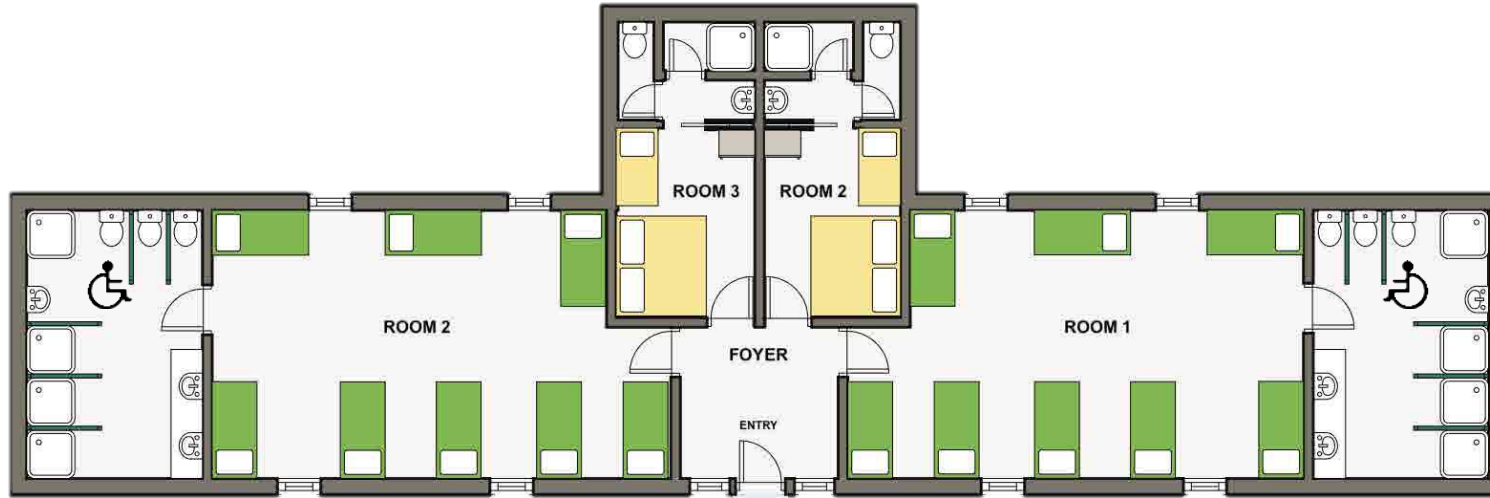

CABIN A, B & C

Yellow = Standard Beds Mattress and Bathmat Provided
 Green = Bunk Bed BYO bed linen, pillow, doona/sleeping bag

PHOTO REFERENCES

Room 1 and 4	Rooms 2 and 3	Bathroom Example

Full Bed Linen Hire Available – Example Only.

	CABIN A	CABIN B	CABIN C
ROOM 1			
ROOM 2			
ROOM 3			
ROOM 4			

Notes:

CABIN D & E

Yellow = Standard Beds Mattress and Bathmat Provided
 Green = Bunk Bed BYO bed linen, pillow, doona/sleeping bag

	CABIN D	CABIN E
ROOM 1		
ROOM 2		
ROOM 3		
ROOM 4		

Photo References:

Rooms 1 and 4	Rooms 2 and 3	Bathroom
		

Full Bed Linen Hire Available – Example Only.

Notes:

LODGE ROOMS 1 - 4

Yellow = Standard Bed
Green = Bunk Style Bed

Matress and bathmats provided
BYO: Bed linen, pillow, doona/sleeping bag

ROOM 1		

ROOM 2	

ROOM 3	

ROOM 4		

Photo References:		
Rooms 1 and 4	Rooms 2 and 3	Bathrooms
		

Notes:

LODGE ROOMS 5 – 8

Yellow = Standard Beds
Green = Bunk Bed