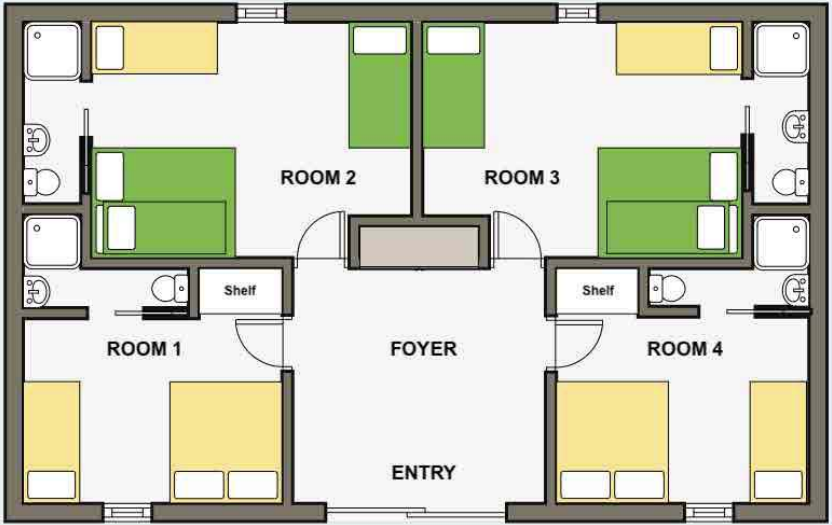

CABIN A, B & C

Yellow = Standard Beds Mattress and Bathmat Provided
 Green = Bunk Bed BYO bed linen, pillow, doona/sleeping bag

PHOTO REFERENCES

Room 1 and 4	Rooms 2 and 3	Bathroom Example

Full Bed Linen Hire Available – Example Only.

	CABIN A	CABIN B	CABIN C
ROOM 1			
ROOM 2			
ROOM 3			
ROOM 4			

Notes:

CABIN D & E

Yellow = Standard Beds Mattress and Bathmat Provided
 Green = Bunk Bed BYO bed linen, pillow, doona/sleeping bag

	CABIN D	CABIN E
ROOM 1		
ROOM 2		
ROOM 3		
ROOM 4		

Photo References:

Rooms 1 and 4	Rooms 2 and 3	Bathroom
		

Full Bed Linen Hire Available – Example Only.

Notes:

LODGE ROOMS 1 - 4

Yellow = Standard Bed
Green = Bunk Style Bed

Matress and bathmats provided
BYO: Bed linen, pillow, doona/sleeping bag

ROOM 1		

ROOM 2	

ROOM 3	

ROOM 4		

Photo References:		
Rooms 1 and 4	Rooms 2 and 3	Bathrooms
		

Notes:

LODGE ROOMS 5 – 8

Yellow = Standard Beds
Green = Bunk Bed