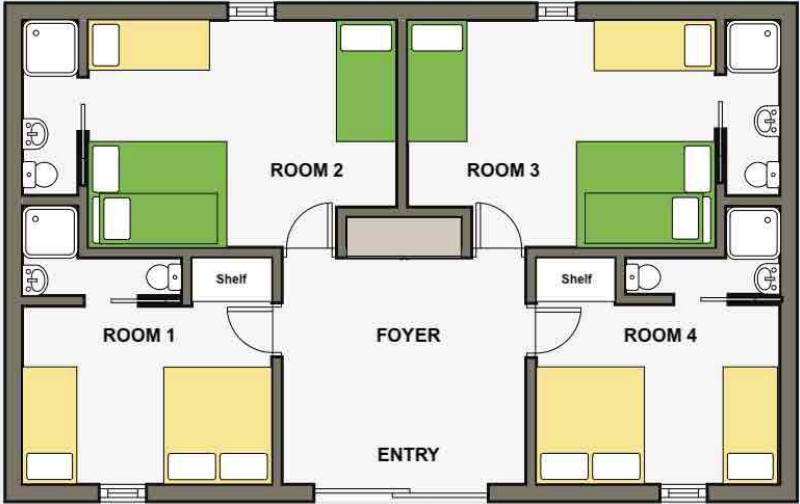

CABIN A, B & C

Yellow = Standard Beds Mattress and Bathmat Provided
 Green = Bunk Bed BYO bed linen, pillow, doona/sleeping bag

PHOTO REFERENCES

Room 1 and 4	Rooms 2 and 3	Bathroom Example

Full Bed Linen Hire Available – Example Only.

	CABIN A	CABIN B	CABIN C
ROOM 1			
ROOM 2			
ROOM 3			
ROOM 4			

Notes:

CABIN D & E

Yellow = Standard Beds Mattress and Bathmat Provided
 Green = Bunk Bed BYO bed linen, pillow, doona/sleeping bag

	CABIN D	CABIN E
ROOM 1		
ROOM 2		
ROOM 3		
ROOM 4		

Photo References:

Rooms 1 and 4	Rooms 2 and 3	Bathroom
		

Full Bed Linen Hire Available – Example Only.

Notes:

LODGE ROOMS 1 - 4

Yellow = Standard Bed
Green = Bunk Style Bed

Matress and bathmats provided
BYO: Bed linen, pillow, doona/sleeping bag

ROOM 1		

ROOM 2	

ROOM 3	

ROOM 4		

Photo References:		
Rooms 1 and 4	Rooms 2 and 3	Bathrooms
		

Notes:

LODGE ROOMS 5 – 8

Yellow = Standard Beds
Green = Bunk Bed